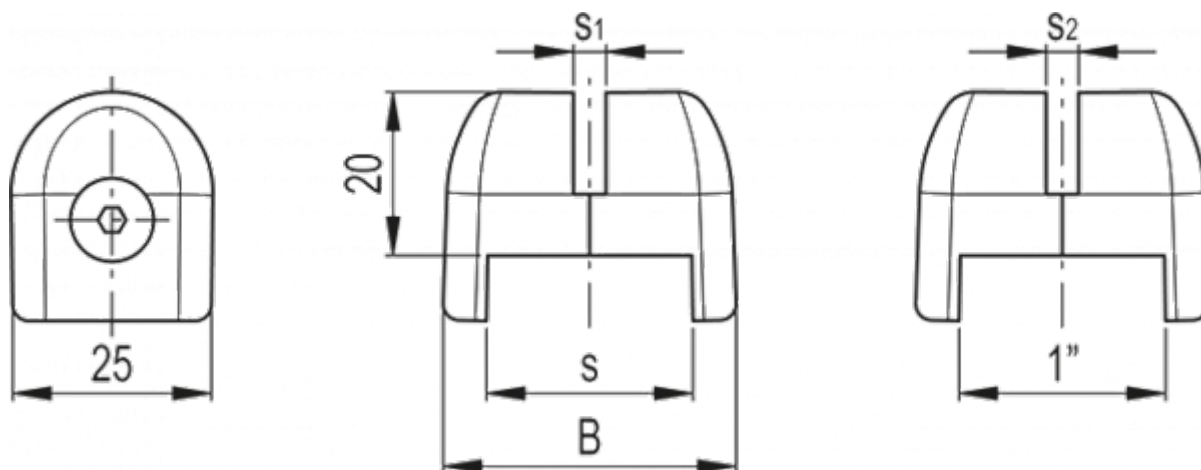

Data Sheet

Article number: 23104939633

Description: E+G Support clamp PPR.30-R-6-C33 - Grey

Measures

B	= 45
C#(Nm)	= 3
s	= 30
s1	= 6
Weight in (g)	= 30